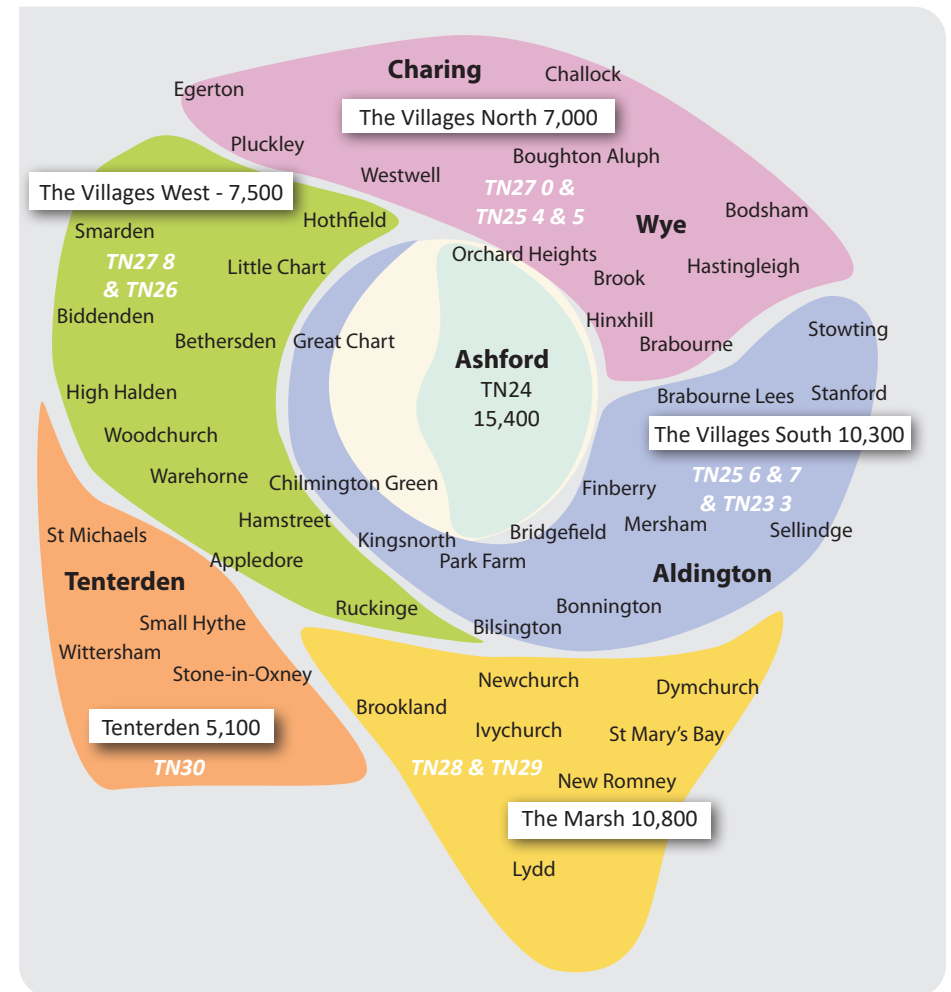

The Village Directory

Serving the community since 2005!

Rate Card

August 2021: Rates are subject to 20% VAT, monthly or bi-monthly invoicing

Ashford TN24 Coverage 15,000	Per Edition	Premium Pages
	Full Page £270.00	Front Cover £399.00
	Half Page £150.00	Back Cover £300.00
	Quarter Page £100.00	Ins Covers £290.00
	Eighth Page £ 70.00	
	Sixteenth Page £ 36.00	

Magazine Area	Per Edition	Premium Pages
Villages North: 7,000	Full Page £240.00	Front Cover £360.00
Villages West: 7,500	Half Page £130.00	Back Cover £280.00
Villages South: 10,300	Quarter Page £ 80.00	Ins Covers £250.00
The Marsh: 10,650	Eighth Page £ 50.00	
	Sixteenth Page £ 30.00	

Magazine Area	Per Edition	Premium Pages
Tenterden: 5,100	Full Page £200.00	Front Cover £299.00
	Half Page £110.00	Back Cover £250.00
	Quarter Page £ 60.00	Ins Covers £220.00
	Eighth Page £ 35.00	
	Sixteenth Page £ 20.00	

Booking Discounts

6 months - 10%
Annual - 15%

Plus
Free Artwork Design
& Editorial

Multiple Area Booking Discounts Available

Please call for a quote or
try our Quote Calculator at
www.thevillagedirectory.co.uk

Minimum Booking: 2 Editions

Premium Positions
Please call for
availability

Payment Due in Advance of Publication:

All major Credit & Debit Cards accepted, Bank Transfers
or Monthly Direct Debit available

Tel: 01233 720488
www.thevillagedirectory.co.uk

Coverage

56,100 via Royal Mail

Published on the first Monday of Feb, Apr, Jun, Aug, Oct and Dec 2021

Booking Deadline: 10th of the month prior to publication.

Please call to confirm artwork deadline.

Email info@thevillagedirectory.co.uk